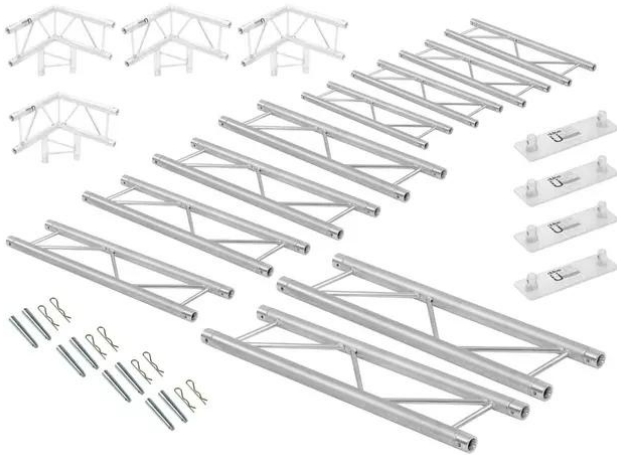

## Truss set BILOCK BQ2 vertical 5x4x3m (WxDxH)

Art. No.: 20000069

GTIN:

#### ALUTRUSS BILOCK BQ2-2000 2-way Cross Beam

2-point truss system

- Low weight
- Easy installation
- Trusspipe: 50 mm
- TÜV Süd certified
- For application areas such as: Theater; Trade fair and shop fitting; clubs/dancing school
- For further information about this product, please refer to the Data Sheet under "Downloads"

#### ALUTRUSS BILOCK BQ2-2500 2-way Cross Beam

2-point truss system

- Low weight