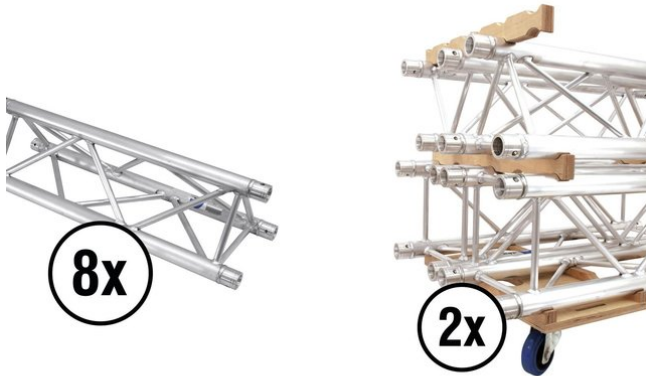

alutruss

Set TRILOCK E-GL33 2000 + Truss transport board

Art. No.: 20000087

GTIN:

List price: 2557.31 €
incl. 19% VAT.

All rights reserved. Subject to change without notice. Errors and omissions excepted.
Illustration only. Actual item may differ from photo.

alutruss

Set TRILOCK E-GL33 2000 + Truss transport board

Art. No.: 20000087

GTIN:

Features:

ALUTRUSS TRILOCK E-GL33 2000 3-Way Cross Beam

3-point truss system

- Low weight
 - Easy installation
 - Trusspipe: 50 mm
 - Made in Europe
 - For application areas such as: Theater; Trade fair and shop fitting; Clubs/dancing school
 - For further information about this product, please refer to the Data Sheet under "Downloads"
- Package contents
- 1 x connection Set

ALUTRUSS Truss Transport Board Combo for 3 Wheels

Transport cart for QUADLOCK and TRILOCK truss elements

All rights reserved. Subject to change without notice. Errors and omissions excepted.
Illustration only. Actual item may differ from photo.