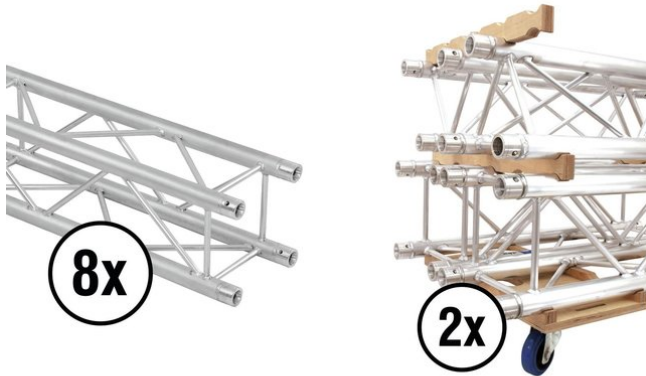

## Set QUADLOCK QL-ET34-2000 + Truss transport board

Art. No.: 20000088

GTIN:

**List price: 3152.31 €**  
incl. 19% VAT.

All rights reserved. Subject to change without notice. Errors and omissions excepted.  
Illustration only. Actual item may differ from photo.

#### ALUTRUSS QUADLOCK QL-ET34-2000 4-way cross beam

- 4-point truss system
- Strong EN-AW 6082 alloy for high loads
  - High-quality aluminum-tubes with 50 mm in diameter
  - Low weight
  - Distance center - center: 240 mm
  - Easy installation
  - Trusspipe: 50 mm
  - Made in Europe
  - For application areas such as: Theater; Trade fair and shop fitting; Clubs/dancing school
  - For further information about this product, please refer to the Data Sheet under "Downloads"
- Package contents
- 1 x connection Set

**ALUTRUSS Truss Transport Board Combo for 3 Wheels**

- Transport cart for QUADLOCK and TRILOCK truss elements
- Practical transport cart made of multiplex wood
  - Suitable for QUADLOCK and TRILOCK truss elements with 290 mm
  - Quick and secure stacking with optional stacking ridges
  - Cut-outs for safety bands for safe transport of the truss elements
  - Grip hole
  - 12 borings for mounting castors (optional)
  - The combination of 2 transport carts and 10 stacking ridges allows transport of 12 truss elements (recommended maximum load)
  - Made in Germany

#### **ROADINGER Swivel Castor 100mm BLUE WHEEL light blue**

- 100 mm swivel castor
- Double ball race
  - Housing made of steel, zinc-plated
  - Roller race hub bearing
  - Replaceable bolt-on wheel
  - Carrying capacity: 450 kg per set (4 castors)
  - Made in Germany
  - For further information about this product, please refer to the Data Sheet under "Downloads"