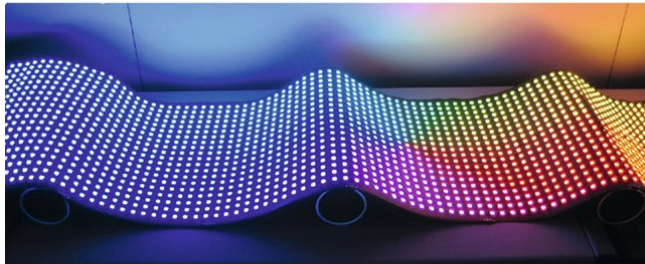

eurolite®

Set DF-40 LED-Display 92x92 + Control system

Art. No.: 20000113

GTIN:

The article is no longer in our assortment.

All rights reserved. Subject to change without notice. Errors and omissions excepted.
Illustration only. Actual item may differ from photo.

eurolite®

Set DF-40 LED-Display 92x92 + Control system

Art. No.: 20000113

GTIN:

Features:

EUROLITE DF-40 LED display 92x92

Ultra flat and flexible LED display

- Ultraflat and flexible LED display for bright and colorful projection of videos and graphics
- Bends, rolls and moulds around almost any shape for waves, columns, circles, arcs and angles
- 4 millimeters thin and 800 grams light for convenient transport and simple installation
- 40 mm pixel pitch (seamless image at about 40 m)
- Applicable for installation in counters, columns and rear walls in shops and clubs, on fairs and various other environments
- Extendable for of large video billboards
- Control per network protocol in live mode with PC software or in stand-alone mode with media player (accessories)
- Control also possible per MADRIX, DMX and Artnet
- Large operating range from -20° to +50° C