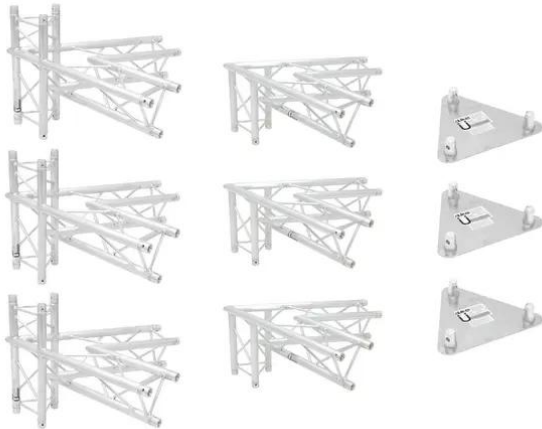

Truss set TRILOCK 6082 Promotion System Basis Set

Art. No.: 20000179

GTIN: 4026397592696

Truss set TRILOCK 6082 Promotion System Basis Set

Art. No.: 20000179

GTIN: 4026397592696

Features:

ALUTRUS TRILOCK Base Plate QTG-male

- Trusspipe: 50 mm
- Made in Europe

ALUTRUS TRILOCK 6082AC-20-3 3-way Corner 60°

3-point truss system

- Low weight
- Easy installation
- Trusspipe: 50 mm
- Made in Europe
- For application areas such as: Theater; Trade fair and shop fitting; clubs/dancing school

ALUTRUS TRILOCK 6082AC-20-4 4-way Corner 60°

- 3-point truss system
- Low weight
 - Easy installation
 - Trusspipe: 50 mm
 - Made in Europe
 - For application areas such as: Theater; Trade fair and shop fitting; clubs/dancing school