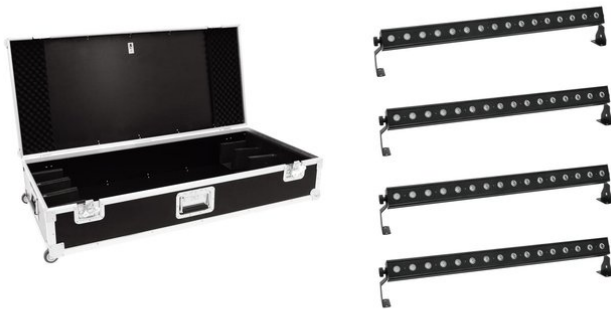

eurolite®

Set 4x LED PIX-16 QCL + Case

Art. No.: 20000183

GTIN:

The article is no longer in our assortment.

All rights reserved. Subject to change without notice. Errors and omissions excepted.
Illustration only. Actual item may differ from photo.

eurolite®

Set 4x LED PIX-16 QCL + Case

Art. No.: 20000183

GTIN:

Features:

EUROLITE LED PIX-16 QCL Bar

Compact LED color changing bar with 16 x 8 W 4in1 LED

- Equipped with sixteen QCL LEDs in the colors red, green, blue and white
- Particularly bright illuminating power of the LEDs
- 4, 6, 7, 11, 19, 64, 67 DMX channels selectable for various applications
- Each LED can be controlled individually
- Programmable color change speed, strobe effect and dimmer
- Strobe effect with 1-18 flashes per second
- RGBW color mixing
- Static colors
- Internal programs
- DMX-controlled operation or stand-alone operation with Master/Slave function
- Manual, sound or DMX-controlled operation
- Hanging as well as standing installation possible