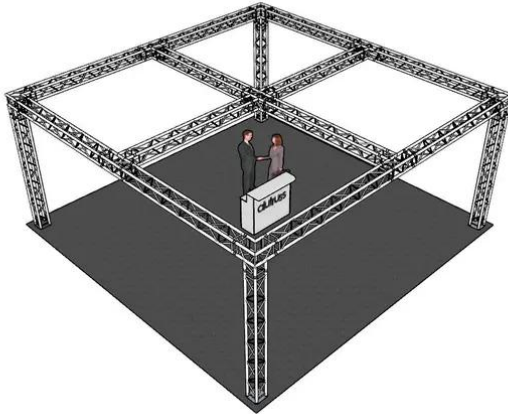

alutruss

Truss Set QUADLOCK 6082 square 7.71x7.71x3.5m (WxDxH)

Art. No.: 20000375
GTIN: 4026397336634

All rights reserved. Subject to change without notice. Errors and omissions excepted.
Illustration only. Actual item may differ from photo.

alutruss

Truss Set QUADLOCK 6082 square 7.71x7.71x3.5m (WxDxH)

Art. No.: 20000375
GTIN: 4026397336634

Features:

ALUTRUSS QUADLOCK 6082-3000 4-way Cross Beam

4-point truss system

- Strong EN-AW 6082 alloy for high loads
- High-quality aluminum-tubes with 50 mm in diameter
- Low weight
- Distance center - center: 240 mm
- Easy installation
- Trusspipe: 50 mm
- TÜV Süd certified
- For application areas such as: Theater; Trade fair and shop fitting; clubs/dancing school
- For further information about this product, please refer to the Data Sheet under "Downloads"

ALUTRUSS QUADLOCK 6082L-30 3-way Corner 90°

4-point truss system

All rights reserved. Subject to change without notice. Errors and omissions excepted.
Illustration only. Actual item may differ from photo.