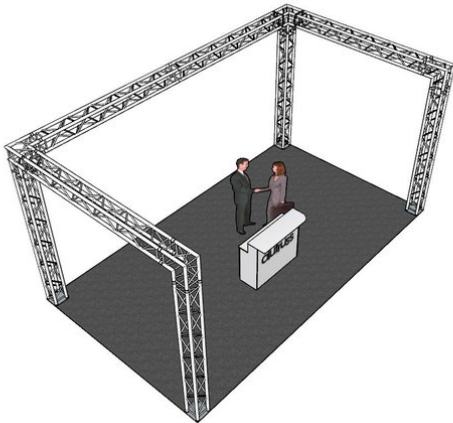

alutruss

Truss set QUADLOCK 6082 U- Figure 7x4x3.5m (WxDxH)

Art. No.: 20000379

GTIN:

List price: 5591.81 €
incl. 19% VAT.

All rights reserved. Subject to change without notice. Errors and omissions excepted.
Illustration only. Actual item may differ from photo.

alutruss

Truss set QUADLOCK 6082 U- Figure 7x4x3.5m (WxDxH)

Art. No.: 20000379

GTIN:

Features:

ALUTRUSS QUADLOCK 6082-3000 4-Way Cross Beam

- 4-point truss system
- Strong EN-AW 6082 alloy for high loads
 - High-quality aluminum-tubes with 50 mm in diameter
 - Low weight
 - Distance center - center: 240 mm
 - Easy installation
 - Trusspipe: 50 mm
 - TÜV Süd certified
 - For application areas such as: Theater; Trade fair and shop fitting; Clubs/dancing school
 - For further information about this product, please refer to the Data Sheet under "Downloads"
- Package contents
- 1 x connection Set

ALUTRUSS QUADLOCK 6082C-21 2-Way Corner 90°

4-point truss system

- Strong EN-AW 6082 alloy for high loads
 - High-quality aluminum-tubes with 50 mm in diameter
 - Low weight
 - Distance center - center: 240 mm
 - Easy installation
 - Trusspipe: 50 mm
 - Made in Europe
 - For application areas such as: Theater; Trade fair and shop fitting; Clubs/dancing school
- Package contents
- 1 x connection Set

ALUTRUSS QUADLOCK 6082L-30 3-Way Corner 90°

4-point truss system

- Strong EN-AW 6082 alloy for high loads
 - High-quality aluminum-tubes with 50 mm in diameter
 - Low weight
 - Distance center - center: 240 mm
 - Easy installation
 - Trusspipe: 50 mm
 - Made in Europe
 - For application areas such as: Theater; Trade fair and shop fitting; Clubs/dancing school
- Package contents
- 2 x connection Set