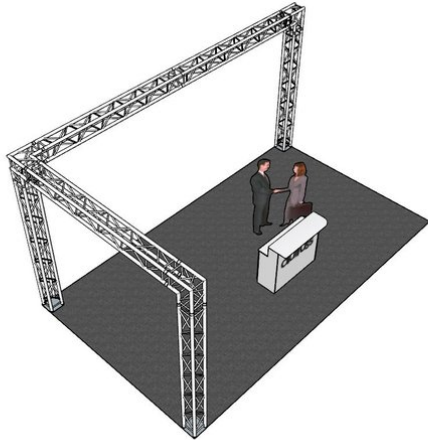

## Truss set QUADLOCK 6082 L- Figure 7x4x3.5m (WxDxH)

Art. No.: 20000380

GTIN:

**List price: 4104.31 €**  
incl. 19% VAT.

All rights reserved. Subject to change without notice. Errors and omissions excepted.  
Illustration only. Actual item may differ from photo.

## Truss set QUADLOCK 6082 L- Figure 7x4x3.5m (WxDxH)

Art. No.: 20000380

GTIN:

#### ALUTRUS QUADLOCK 6082-3000 4-Way Cross Beam

- 4-point truss system
- Strong EN-AW 6082 alloy for high loads
  - High-quality aluminum-tubes with 50 mm in diameter
  - Low weight
  - Distance center - center: 240 mm
  - Easy installation
  - Trusspipe: 50 mm
  - TÜV Süd certified
  - For application areas such as: Theater; Trade fair and shop fitting; Clubs/dancing school
  - For further information about this product, please refer to the Data Sheet under "Downloads"
- Package contents
- 1 x connection Set

ALUTRUS QUADLOCK 6082C-21 2-Way Corner 90°

4-point truss system

- Strong EN-AW 6082 alloy for high loads
  - High-quality aluminum-tubes with 50 mm in diameter
  - Low weight
  - Distance center - center: 240 mm
  - Easy installation
  - Trusspipe: 50 mm
  - Made in Europe
  - For application areas such as: Theater; Trade fair and shop fitting; Clubs/dancing school
- Package contents
- 1 x connection Set