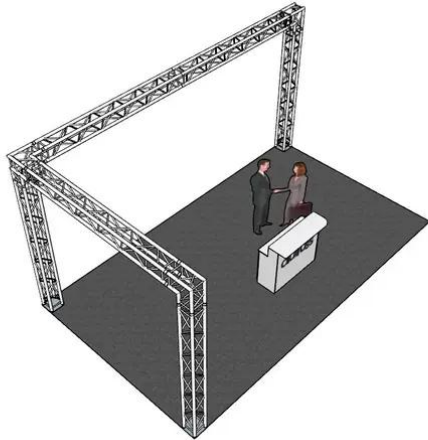

alutruss

Truss set QUADLOCK 6082 L- Figure 7x4x3.5m (WxDxH)

Art. No.: 20000380

GTIN: 4026397340242

All rights reserved. Subject to change without notice. Errors and omissions excepted.
Illustration only. Actual item may differ from photo.

alutruss

Truss set QUADLOCK 6082 L- Figure 7x4x3.5m (WxDxH)

Art. No.: 20000380

GTIN: 4026397340242

Features:

ALUTRUSS QUADLOCK 6082-3000 4-way Cross Beam

4-point truss system

- Strong EN-AW 6082 alloy for high loads
- High-quality aluminum-tubes with 50 mm in diameter
- Low weight
- Distance center - center: 240 mm
- Easy installation
- Trusspipe: 50 mm
- TÜV Süd certified
- For application areas such as: Theater; Trade fair and shop fitting; clubs/dancing school
- For further information about this product, please refer to the Data Sheet under "Downloads"

ALUTRUSS QUADLOCK 6082C-21 2-way Corner 90°

4-point truss system

All rights reserved. Subject to change without notice. Errors and omissions excepted.
Illustration only. Actual item may differ from photo.