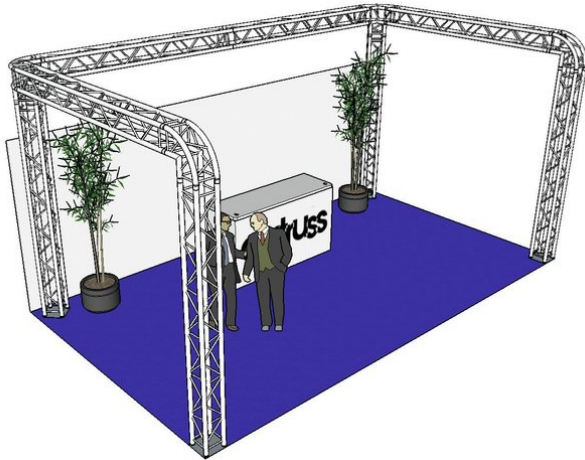

## Truss set QUADLOCK 6082R U- Figure 7x4x3.5m (WxDxH)

Three-sided Quadlock exhibition stand

Art. No.: 20000384

GTIN:

**List price: 6603.31 €**  
incl. 19% VAT.

All rights reserved. Subject to change without notice. Errors and omissions excepted.  
Illustration only. Actual item may differ from photo.

## Truss set QUADLOCK 6082R U- Figure 7x4x3.5m (WxDxH)

Three-sided Quadlock exhibition stand

Art. No.: 20000384

GTIN:

ALUTRUS QUADLOCK 6082C-21R 2-Way Corner 90°

4-point truss system

- Strong EN-AW 6082 alloy for high loads
  - High-quality aluminum-tubes with 50 mm in diameter
  - Low weight
  - Distance center - center: 240 mm
  - Easy installation
  - Trusspipe: 50 mm
  - Made in Europe
  - For application areas such as: Theater; Trade fair and shop fitting; Clubs/dancing school
- Package contents
- 1 x connection Set

#### **ALUTRUSS QUADLOCK 6082C-30R 3-Way Corner 90°**

4-point truss system

- Strong EN-AW 6082 alloy for high loads
  - High-quality aluminum-tubes with 50 mm in diameter
  - Low weight
  - Distance center - center: 240 mm
  - Easy installation
  - Trusspipe: 50 mm
  - Made in Europe
  - For application areas such as: Theater; Trade fair and shop fitting; Clubs/dancing school
- Package contents
- 2 x connection Set