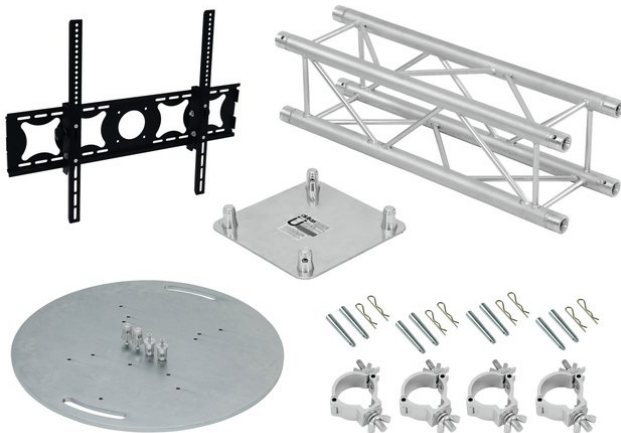

alutruss

Set QUADLOCK 6082 TV tower MKI

Art. No.: 20000428

GTIN:

The article is no longer in our assortment.

All rights reserved. Subject to change without notice. Errors and omissions excepted.
Illustration only. Actual item may differ from photo.

alutruss

Set QUADLOCK 6082 TV tower MKI

Art. No.: 20000428

GTIN:

Features:

ALUTRUSS Steel Base Plate round type A

Baseplate for mobile use (connectors 6082 included)

- For the vertical installation of truss elements
- Multifunctional use
- High durability
- Trusspipe: 50 mm
- Made in Europe
- For application areas such as: Trade fair and shop fitting; Wedding/gala/events

ALUTRUSS QUADLOCK 6082-2000 4-Way Cross Beam

4-point truss system

- Strong EN-AW 6082 alloy for high loads
- High-quality aluminum-tubes with 50 mm in diameter
- Low weight

All rights reserved. Subject to change without notice. Errors and omissions excepted.
Illustration only. Actual item may differ from photo.