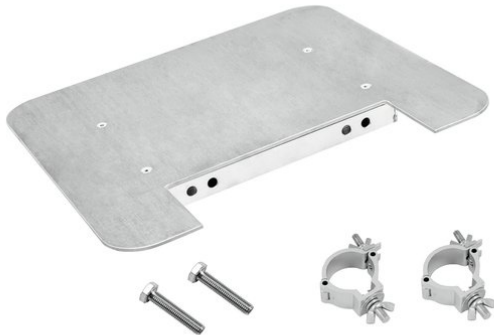

alutruss

Set Aluminium Shelf for 50mm Alu Systems

Art. No.: 20000450

GTIN:

The article is no longer in our assortment.

alutruss

Set Aluminium Shelf for 50mm Alu Systems

Art. No.: 20000450

GTIN:

Features:

- Universal shelf to be attached to 290 mm truss (QUAD-, TRI- and BILLOCK) or to 220 mm truss (DECOLOCK DQ-2, DQ-3 and DQ-4)
- Trusspipe: 50 mm
- Made in Europe