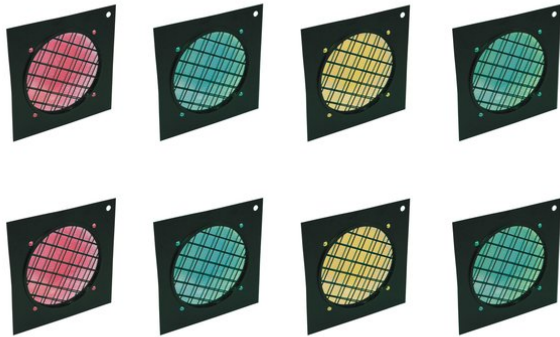

## Set 8x Dichroic filter, black frame PAR-56, assorted

Art. No.: 20000507

GTIN:

**The article is no longer in our assortment.**

#### EUROLITE Yellow Dichroic Filter black Frame PAR-56

Dichroic

filter

- The professional solution!
- Color filter with highest constancy
- No more fading-out and burn-outs
- For adding color to a white beam
- Attached in color filter frames
- Available in various colors