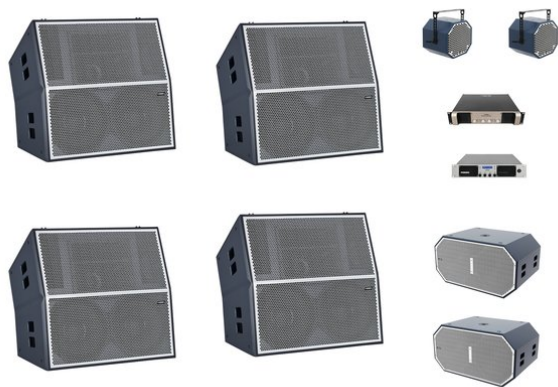

## Prime Set XXL

Art. No.: 20000515

GTIN:

**The article is no longer in our assortment.**

All rights reserved. Subject to change without notice. Errors and omissions excepted.  
Illustration only. Actual item may differ from photo.

#### PSSO PRIME-315 Club Speaker System

PRO PA speaker, 2 x 15" woofer, 6.5" + 2 x 1.4" horn-loaded, 1800 W RMS (Biamp)

- Rugged pro PA speaker, qualified for suspension and clubs
- Biamp operation
- Housing made of 25 mm (17 layers) and 18 mm (13 layers) birch plywood
- Premium custom-made drivers by European manufacturer CELTO Acoustique
- 2 x 38 cm neodymium bass speaker (15") with diecast aluminum basket
- 16.5 cm neodymium midrange speaker (6.5") with diecast aluminum basket, 51 mm voice coil (2")
- 36 mm neodymium driver (1.4"), 72 mm voice coil (2.8")
- Bassreflex system
- Neutrik Speakon connectors
- Scratch-resistant lacquer surface
- Applications: standing or suspended