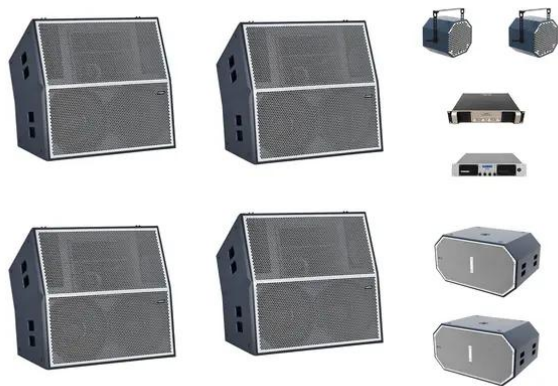

## Prime Set XXL

Art. No.: 20000515

GTIN:

#### PSSO PRIME-315 Club Speaker System

PRO PA speaker, 2 x 15" woofer, 6.5" + 2 x 1.4" horn-loaded, 1800 W RMS (Biamp)

- Rugged pro PA speaker, qualified for suspension and clubs
- Biamp operation
- Housing made of 25 mm (17 layers) and 18 mm (13 layers) birch plywood
- Premium custom-made drivers by European manufacturer CELTO Acoustique
- 2 x 38 cm neodymium bass speaker (15") with diecast aluminum basket
- 16.5 cm neodymium midrange speaker (6.5") with diecast aluminum basket, 51 mm voice coil (2")
- 36 mm neodymium driver (1.4"), 72 mm voice coil (2.8")
- Bassreflex system
- Neutrik Speakon connectors
- Scratch-resistant lacquer surface
- Applications: standing or suspended