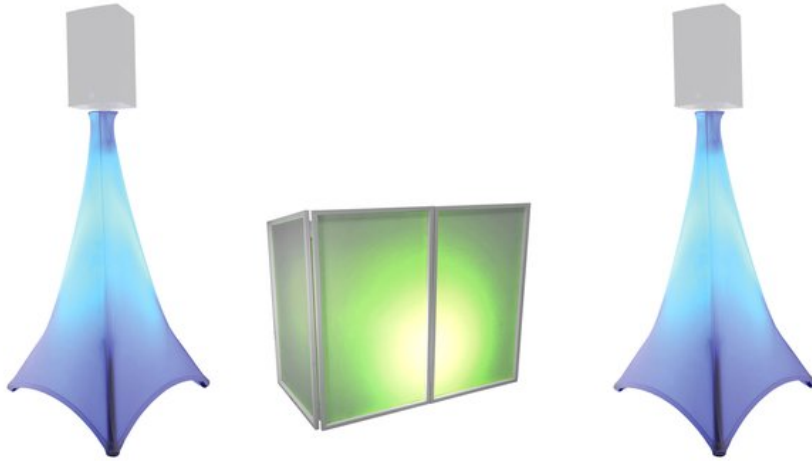

EUROLITE Set AKKU 2x Flat light 3 bk + Bar-6 + Stands

DJ stand with 3 spotlights and speaker stands including white tripod covers

Art. No.: 2000520

GTIN:

List price: 1486.31 €

incl. 19% VAT.

Features:

EUROLITE AKKU Flat Light 3 bk

Flat spotlight with 3 x 8 W RGBW LED, QuickDMX transceiver and bracket

- Integrated QuickDMX transceiver for wireless DMX control
- Elegant housing for indoor use
- Battery operation up to 16h depending on program used
- 3 powerful LEDs 8 W high-power 4in1 QCL RGBW (homogenous color mix)
- Dimmer electronic; color change adjustable; color fade adjustable; Dimmer speed (step response) adjustable
- Strobe effect
- Direct color selection for 30 preset colors
- The device is cooled by passive convection cooling
- Control via stand-alone; QuickDMX; IR remote control; Sound to light via Microphone
- Flicker-free
- With a beam angle of 12°
- With Mounting bracket
- OLED display
- Various versions available
- With a KENSINGTON LOCK theft protection
- For application areas such as: Small rental; Wedding/gala/events; mobile djs / entertainer; Meditation & Relaxation
- Preprogrammed in Light 'J; EASY SHOW 1; LED EASY OPERATOR 4x4; LED EASY OPERATOR 4x6; LED EASY OPERATOR DELUXE; Light Captain; EASY SHOW 2; EASY SHOW 3
- Silent operation
- Cordless, flexible and versatile
- Integrated automatic charging of the battery and status indicator

Logistic