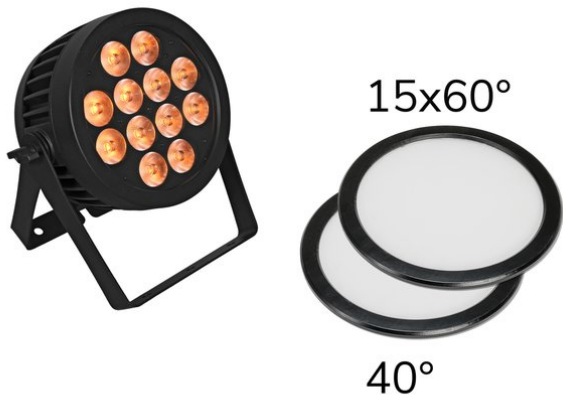

## Set LED IP PAR 12x9W SCL Spot + 2x Diffuser cover (15x60° and 40°)

Weather-proof spotlight with 12 SCL-LEDs and  
RGBA/CW/WW+UV color mixing incl. 2x diffuser cover

Art. No.: 20000673

GTIN: 4026397362343

#### EUROLITE LED IP PAR 12x9W SCL Spot

Weather-proof (IP65) spotlight with 12 x 9 W LED and 7in1 SCL  
RGB/CW/WW/A/UV color mixing

- 12 powerful LEDs 9 W COB (chip-on-board) 7in1 SCL  
RGB/CW/WW/A/UV (homogenous color mix)
- Color blend stepless; color change adjustable; color fade  
adjustable; Dimmer electronic
- Strobe effect
- Direct color selection for 28 preset colors
- The device is cooled by passive convection cooling
- Control via DMX; IR remote control; stand-alone
- Flicker-free
- With a beam angle of 15°
- With double bracket
- LCD display