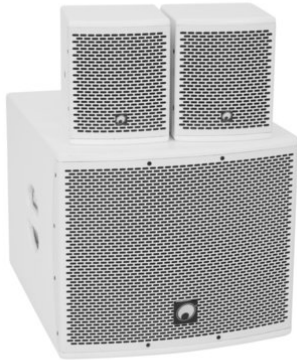

## Set MOLLY-12A Subwoofer active + 2x MOLLY-6 Top 8 Ohm, white

Art. No.: 20000728

GTIN: 4026397680478

**List price: 891.31 €**  
incl. 19% VAT.

## Set MOLLY-12A Subwoofer active + 2x MOLLY-6 Top 8 Ohm, white

Art. No.: 20000728

GTIN: 4026397680478

#### OMNITRONIC MOLLY-12A Subwoofer active white

Active 12" subwoofer with DSP and Bluetooth

- 12" bassreflex subwoofer with DSP and 700 watts RMS power
- Flexibly extendable with MOLLY-6 satellites for 2.1 and 4.1 configurations
- DSP-controlled class D amplifier (500 W + 2 x 100 W)
- Separate volume control for subwoofer and satellites
- Stereo/mono selection
- Digital signal processor
- Control via Bluetooth
- For application areas such as: Mobile djs / entertainer; Trade fair and shop fitting; Installation; home entertainment; restaurants, bars and hotels; product presentations and lectures
- White metal grille with acoustic foam
- 2 Rugged carrying handles
- DSP presets: FLAT; DJ; LIVE; VOICE