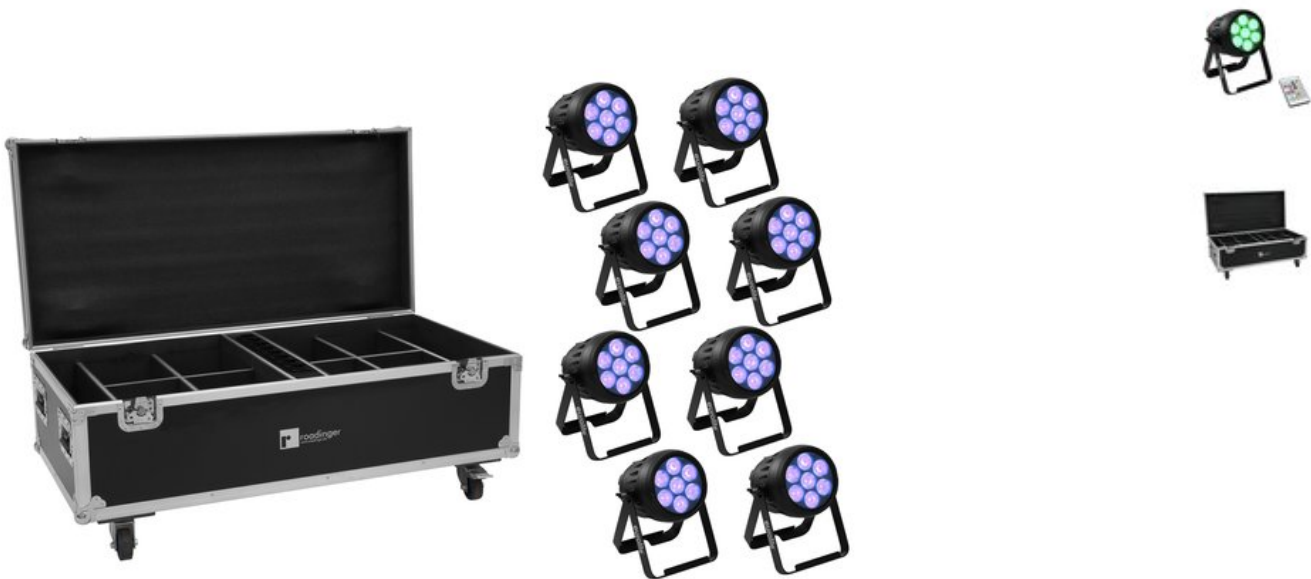

EUROLITE Set 8x AKKU IP PAR 7 QCL WDMX + Case with charging funktion Art. No.: 20000741

8x IP65 battery-powered spotlight with RGBW LEDs and WDMX incl. PRO flightcase

GTIN: 4026397681543

The article is no longer in our assortment.

Features:

EUROLITE AKKU IP PAR 7 QCL WDMX

IP65 battery-powered spotlight with RGBW LEDs, WDMX, frost filters and IR remote control

- Integrated W-DMX transceiver for wireless DMX Control
- Two additional frost filters provide a soft, homogeneous light
- Battery operation up to 9h depending on program used
- 7 powerful LEDs 8 W high-power 4in1 QCL RGBW (homogenous color mix)
- Emergency lighting function in case of power failure; color blend stepless; color change adjustable; color fade adjustable; Dimmer electronic; Dimmer speed (step response) adjustable; white balance
- Strobe effect
- 36 integrated show programs
- Direct color selection for 15 preset colors
- The device is cooled by passive convection cooling
- Control via DMX; W-DMX by wireless solution; stand-alone; IR remote control; Master/slave function; Sound to light via Microphone
- Flicker-free
- With a beam angle of 8°
- With double bracket
- OLED display
- Suitable for outdoor use IP65
- With a KENSINGTON LOCK theft protection
- Preprogrammed in EASY SHOW 1; LED EASY OPERATOR 4x4; LED EASY OPERATOR 4x6; LED EASY OPERATOR DELUXE; Light J; Light Captain; EASY SHOW 2; EASY SHOW 3
- Silent operation
- Mains input and output for power linking up to 8 units
- Cordless, flexible and versatile

Logistic

EAN / GTIN: 4026397681543

Weight: 78,00 kg

Length: 1.20 m

Width: 0.80 m

Height: 0.85 m

Bulky product