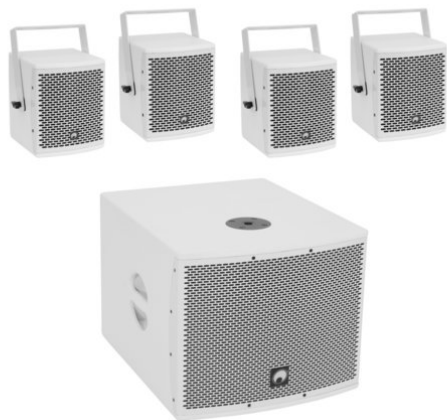

## Set MOLLY-12A Subwoofer active + 4x MOLLY-6 Top 8 Ohm, white

Art. No.: 20000758  
GTIN: 4026397684391

**List price: 1129.31 €**  
incl. 19% VAT.

## Set MOLLY-12A Subwoofer active + 4x MOLLY-6 Top 8 Ohm, white

Art. No.: 20000758  
GTIN: 4026397684391

#### OMNITRONIC MOLLY-12A Subwoofer active white

- Active 12" subwoofer with DSP and Bluetooth
- 12" bassreflex subwoofer with DSP and 700 watts RMS power
  - Flexibly extendable with MOLLY-6 satellites for 2.1 and 4.1 configurations
  - DSP-controlled class D amplifier (500 W + 2 x 100 W)
  - Separate volume control for subwoofer and satellites
  - Stereo/mono selection
  - Digital signal processor
  - Control via Bluetooth
  - For application areas such as: Mobile djs / entertainer; Trade fair and shop fitting; Installation; home entertainment; restaurants, bars and hotels; product presentations and lectures
  - White metal grille with acoustic foam
  - 2 Rugged carrying handles
  - DSP presets: FLAT; DJ; LIVE; VOICE