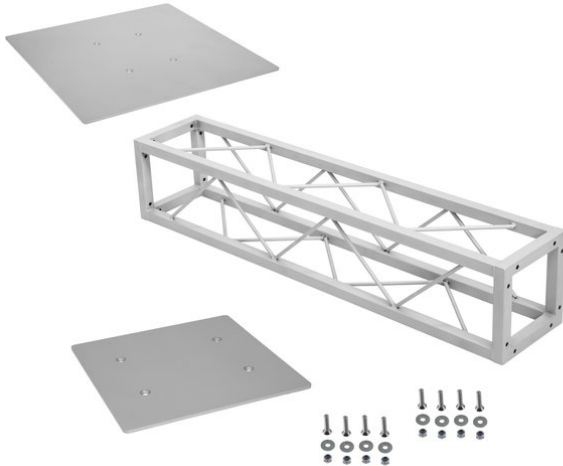

## Set Quad Moving Head Tower silver

Art. No.: 20000923  
GTIN: 4026397164039

**The article is no longer in our assortment.**

## Set Quad Moving Head Tower silver

Art. No.: 20000923  
GTIN: 4026397164039

#### DECOTRUSS Quad Base Plate 500 sil

Accessory element for DECOTRUSS Quad - the decorative truss system

- Silvergrey coating for a classic high-tech look
- Particularly easy installation with M8 screw
- Please order matching screw set separately
- For application areas such as: Shop fitting

#### DECOTRUSS Quad ST-1000 Truss sil

Decorative square crossbar

- Small decorative truss
- Silvergrey coating for a classic high-tech look
- Small packing size of 20 cm
- Particularly easy installation with M8 screw
- Easily create trendy designs with the optional corner block