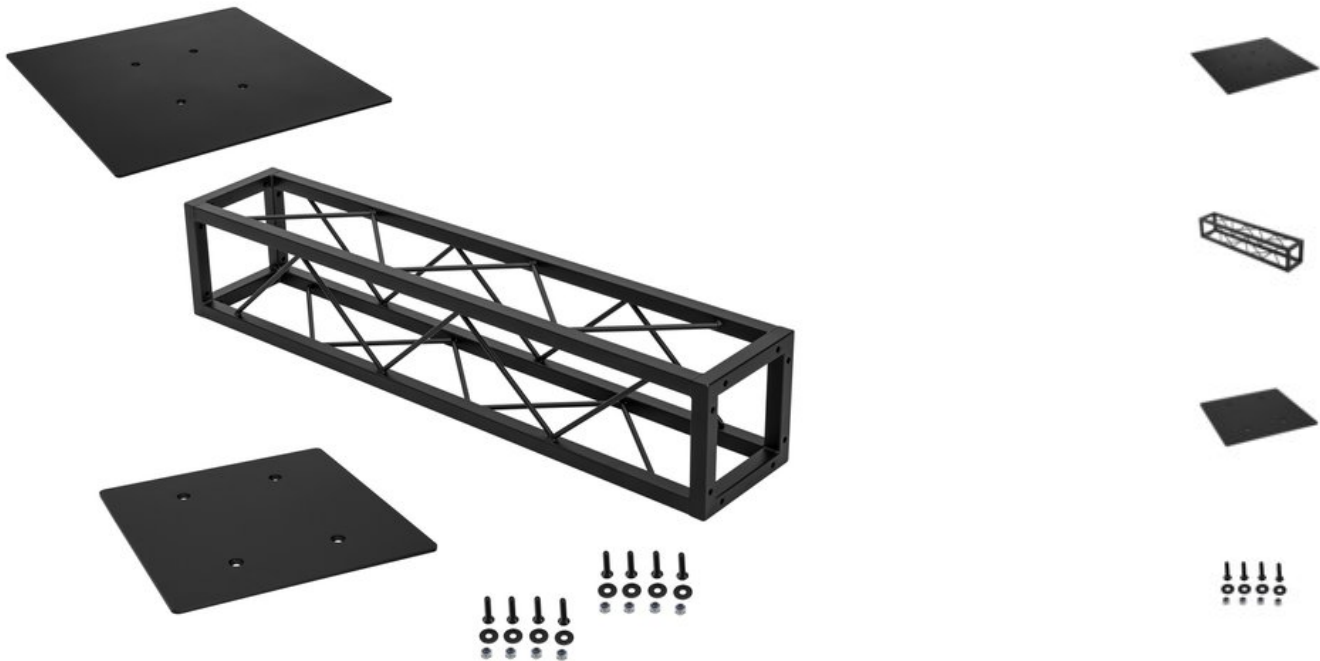

## DECOTRUSS Set Quad Moving Head Tower black

Art. No.: 2000924

GTIN: 4026397164046

List price: 260.61 €

incl. 19% VAT.

#### DECOTRUSS Quad Base Plate 500 bk

Accessory element for DECOTRUSS Quad - the decorative truss system

- Particularly easy installation with M8 screw
- Please order matching screw set separately
- For application areas such as: Shop fitting

#### Package contents

- 1 x plate

#### DECOTRUSS Quad ST-1000 Truss bk

Decorative square crossbar

- Small decorative truss
- Small packing size of 20 cm
- Particularly easy installation with M8 screw
- Easily create trendy designs
- Achieve dramatic effects in combination with appropriate lighting, lush greenplants, brass elements and white as a strong contrast
- Please order matching screw set separately
- Available in differend lengths
- For application areas such as: Shop fitting; mobile djs / entertainer; Installation