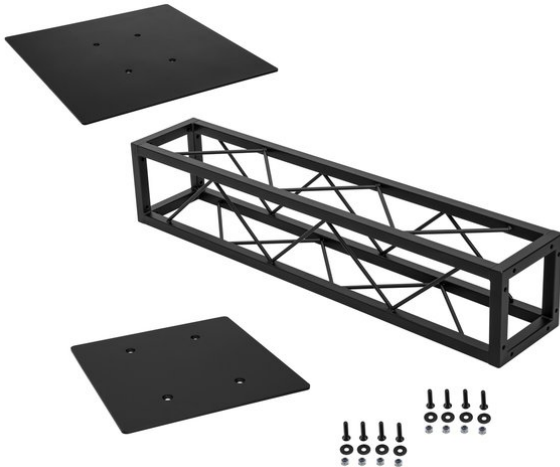

Set Quad Moving Head Tower black

Art. No.: 20000924
GTIN: 4026397164046

List price: 260.61 €
incl. 19% VAT.

Set Quad Moving Head Tower black

Art. No.: 20000924
GTIN: 4026397164046

Features:

DECOTRUSS Quad Base Plate 500 bk

Accessory element for DECOTRUSS Quad - the decorative truss system

- Particularly easy installation with M8 screw
- Please order matching screw set separately
- For application areas such as: Shop fitting

Package contents

- 1 x plate

DECOTRUSS Quad ST-1000 Truss bk

Decorative square crossbar

- Small decorative truss
- Small packing size of 20 cm
- Particularly easy installation with M8 screw
- Easily create trendy designs