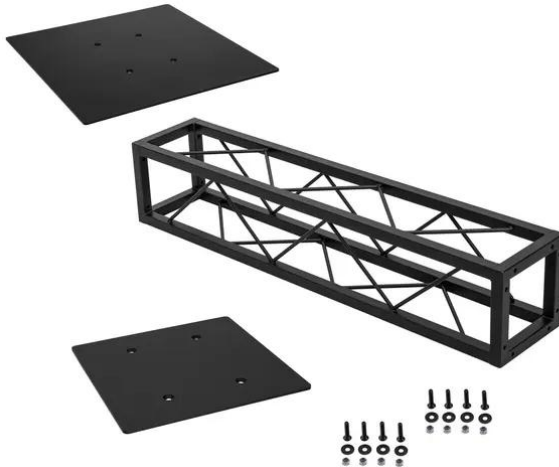

## Set Quad Moving Head Tower black

Art. No.: 20000924  
GTIN: 4026397164046

#### DECOTRUSS Quad Base Plate 500 bk

Accessory element for DECOTRUSS Quad - the decorative truss system

- Particularly easy installation with M8 screw
- Please order matching screw set separately
- For application areas such as: Shop fitting

#### DECOTRUSS Quad ST-1000 Truss bk

Decorative square crossbar

- Small decorative truss
- Small packing size of 20 cm
- Particularly easy installation with M8 screw
- Easily create trendy designs
- Achieve dramatic effects in combination with appropriate lighting, lush greenplants, brass elements and white as a strong contrast