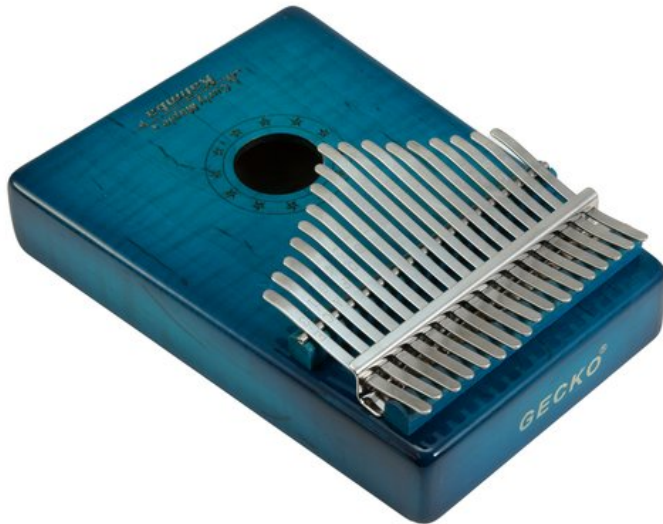

## DIMAVERY KL-6 Kalimba, 17 C, blue

Kalimba with wooden body and sound hole

Art. No.: 26051620

GTIN: 4026397690484

**List price: 70.21 €**

incl. 19% VAT.

### Features:

- Key: C major
- 17 tines

#### Package contents

- 1 x instrument, 1 x mallet, 1 x user manual, 1 x microfiber cloth, 1 x bag

### Technical specifications:

Color: Blue

Weight: 720 g