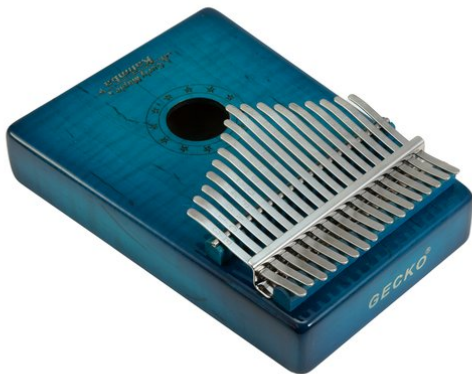

## KL-6 Kalimba,17 C, blue

Kalimba with wooden body and sound hole

**Art. No.: 26051620**

GTIN: 4026397690484

**List price: 70.21 €**  
incl. 19% VAT.

## KL-6 Kalimba,17 C, blue

Kalimba with wooden body and sound hole

**Art. No.: 26051620**

GTIN: 4026397690484

### Features:

---

- Key: C major
  - 17 tines
- Package contents
- 1 x instrument, 1 x mallet, 1 x user manual, 1 x microfiber cloth, 1 x bag