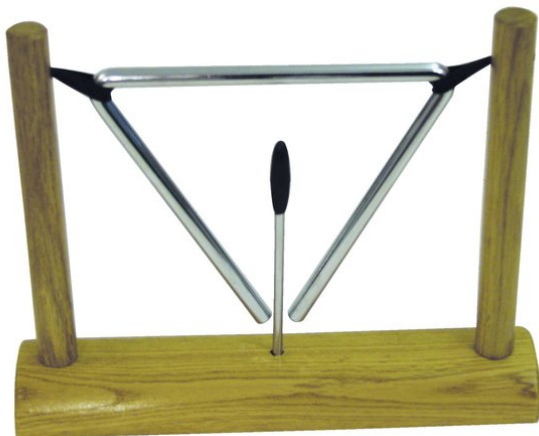

## Triangel large with stand/beater

Triangle

**Art. No.: 26056020**

GTIN: 4026397190687

**The article is no longer in our assortment.**

## Triangel large with stand/beater

Triangle

**Art. No.: 26056020**

GTIN: 4026397190687

### Features:

---

- The style is heavy and sonorous
- Material: steel
- With mallet
- With wooden rack
- Free-running