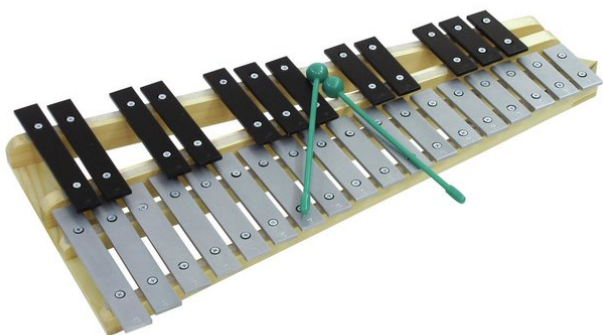

## Metallophone with case

Metallophone

**Art. No.: 26058315**

GTIN: 4026397212068

**The article is no longer in our assortment.**

## Metallophone with case

Metallophone

**Art. No.: 26058315**

GTIN: 4026397212068

### Features:

---

- Range: g - c
  - Double rowed
  - Chromatical scale
  - 30 metal sound bars
  - Resonant cavity with 3 chambers
- Package contents
- 1 x instrument, 1 x bag, 2 x mallet