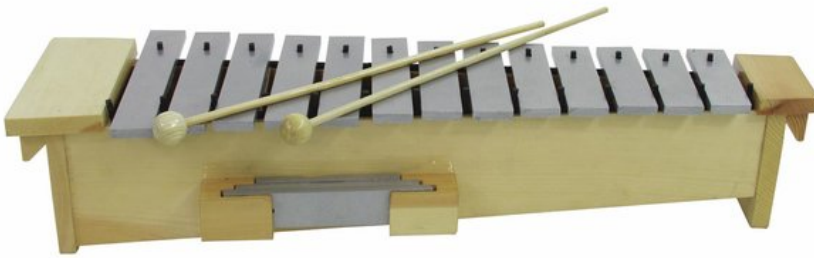

DIMAVERY ML-16A Metallophone

Soprano metal xylophon

Art. No.: 26058320

GTIN: 4026397212075

The article is no longer in our assortment.

Features:

- Range: g - c
- Special alloyed metal sound bars in grey
- Singlerow
- 13 metal sound bars
- Incl. 1 pair of mallets

Logistic

EAN / GTIN: 4026397212075
Weight: 3,80 kg
Length: 0.68 m
Width: 0.20 m
Height: 0.35 m

Technical specifications:
