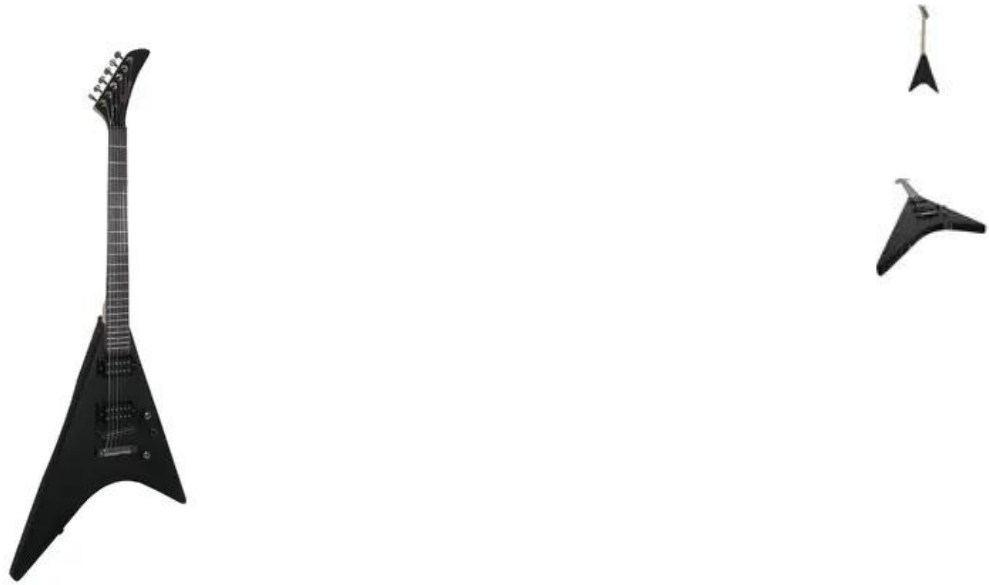

DIMAVERY JK-510 E-Guitar, satin black

E-guitar in JK style

Art. No.: 26215549

GTIN: 4026397447156

**The article is no longer in our assortment.****Features:**

- Color: satin black
- Construction: bolt-on maple neck
- Body: basswood
- Fretboard: blackwood, 24 frets
- Scale: 630 mm
- Pick-ups: 2 x humbucker
- Controls: 2 x volume, 1 x tone
- PU-selector: 1 x 3-way switch
- Bridge: Tune-o-matic
- Dots: red
- Hardware: graphite

Logistic

EAN / GTIN: 4026397447156
Weight: 3,95 kg
Length: 1.16 m
Width: 0.48 m
Height: 0.10 m

Technical specifications:

Neck:	Bolt-on neck made of maple, Fingerboard: rosewood 24 frets
Body:	Limewood
Number of strings:	6
Regulator:	2 x volume, 1 x sound
Color:	Black