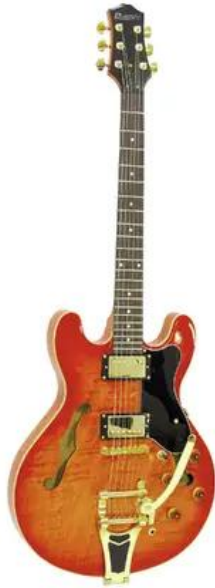

DIMAVERY SA-650 Jazz Guitar, Amber burst

E-guitar

Art. No.: 26216050

GTIN: 4026397221756

Features:

- Hollow body, semi-acoustic
- Costruktion: Set in neck
- Body : Maple, archtop
- Neck : Maple, Two-way Trussrod
- Fingerboard : Rosewood, 24 frets
- pick-up : 2 x humbucker, 3-Way switch
- Controls : 2 x tone, 2 x volume
- Bridge : Tune-o-matic
- Hardware: gold-colored
- Color: amber burst
- Trapeze Tailpiece

Logistic

EAN / GTIN: 4026397221756
Weight: 4,60 kg
Length: 1.06 m
Width: 0.53 m
Heigth: 0.12 m

Technical specifications:

Scope of delivery:
