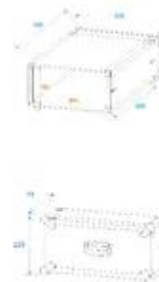

ROADINGER Effect rack CO DD, D:25cm, 4U, alu

PRO flightcase for 483 mm devices (19")

Art. No.: 30107218

GTIN: 4026397193602

Features:

- Suitable for 483 mm effectors and controllers (19")
- 2 removable covers (double-door version)
- Built-in rack rails
- High-quality workmanship with plywood multilayered glued, aluminum-colored laminated
- Aluminum profile frames (22 mm) with rounded edges
- Three-leg, medium-sized steel ball corners
- 4 spring locks with eyelets for locking-up
- 4 large steel-enforced rubber feet
- Case handle
- Delivery includes mounting screws
- Available in different height units (1 U = 44 mm)
- 4 U
- For further information about this product, please refer to the Data Sheet under "Downloads"

Logistic

EAN / GTIN: 4026397193602

Weight: 5,90 kg

Length: 0.54 m

Width: 0.26 m

Height: 0.43 m

Technical specifications:

Maximum load:	25 kg
Housing design:	4 U
Strength:	7 mm
Outside dimensions (W x D x H):	525 x 235 x 400 mm
Inside dimensions:	
Mounting width:	483 mm (19")

Mounting height:	180 mm (4 u)
Mounting depth:	250 mm
Corner dimensions:	55 mm
Weight:	6 kg

Scope of delivery:
