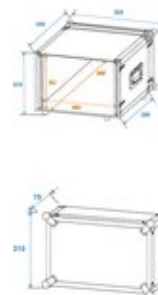

ROADINGER Effect Rack CO DD, 6U, 24cm deep, black

Rack case

Art. No.: 3010721A

GTIN: 4026397326420

List price: 177.31 €

incl. 19% VAT.

Description:

Flightcase for 483 mm devices (19")

Transport your 19" control and effect units easily and safely with the ROADINGER CO DD effect rack. The two removable lids (double door version) and the built-in rack rails make the handling with the flightcase comfortable.

The high-quality workmanship with multi-layer glued wood with a wall thickness of 7 mm ensures durability. The case gets additional stability by the aluminium profile frame with rounded corners and the three-legged, medium-sized steel ball corners.

The flight case is equipped with eight snap locks with eyelets for locking as well as two large chrome-plated case folding handles. The four large, steel-reinforced rubber feet provide the necessary stability.

The maximum load is 25 kg.

Features:

- Built-in rack rails
- High-quality workmanship with plywood multi-layer glued 7 mm, black, laminated
- Aluminum profile frames 22mm with rounded edges
- 2 hinged, chromium plated case handles
- 8 high-quality spring locks with shut-off function
- Rubber feet
- Available in different height units (1 U = 44 mm)
- With profile rails suitable for 19" units
- 6 U
- For further information about this product, please refer to the Data Sheet under "Downloads"

Logistic

EAN / GTIN: 4026397326420

Weight: 8,25 kg

Length: 0.53 m

Width: 0.33 m

Height: 0.43 m