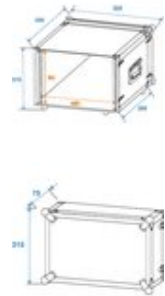

ROADINGER Effect rack CO DD, D:25cm, 6U, alu

PRO flightcase for 483 mm devices (19")

Art. No.: 3010721B

GTIN: 4026397326468

The article is no longer in our assortment.

Features:

- Suitable for 483 mm effectors and controllers (19")
- 2 removable covers (double-door version)
- Built-in rack rails
- High-quality workmanship with plywood multilayered glued, aluminum-colored laminated
- Aluminum profile frames (22 mm) with rounded edges
- Three-leg, medium-sized steel ball corners
- 8 spring locks with eyelets for locking-up
- 4 large steel-enforced rubber feet
- 2 hinged, chrome case handles
- Delivery includes mounting screws
- Available in different height units (1 U = 44 mm)
- 6 U
- For further information about this product, please refer to the Data Sheet under "Downloads"

Logistic

EAN / GTIN: 4026397326468

Weight: 7,75 kg

Length: 0.55 m

Width: 0.33 m

Height: 0.43 m

Technical specifications:

Maximum load:	25 kg
Housing design:	6 U
Weight:	6,80 kg
Strength:	7 mm
Outside dimensions (W x D x H):	525 x 330 x 400 mm
Inside dimensions:	

Mounting width:	483 mm (19")
Mounting height:	330 mm (6 U)
Mounting depth:	250 mm
Corner dimensions:	55 mm