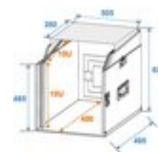

ROADINGER Special Combo Case LS5 Laptop Desk, 10U

Flightcase for 483 mm devices (19") with notebook tray

Art. No.: 3011000J

GTIN: 4026397400571

The article is no longer in our assortment.

Features:

- Suitable for 483 mm units (19"), e.g. controllers and mixers, with 10 U (horizontal) and 10 U (vertical)
- Upward tiltable profile rails 10 U for top-operated units
- Non-slip, slidable tray for all customary notebook sizes
- High-quality workmanship with 9 mm plywood multilayered glued, black laminated
- Aluminum profile frames (30 mm) with rounded edges
- Removable cover
- Three-leg, medium-sized steel ball corners
- 4 high-quality butterfly locks
- 2 hinged case handles
- Available in different height units (1 U = 44 mm)
- With service lid
- With profile rails suitable for 19" units
- For further information about this product, please refer to the Data Sheet under "Downloads"

Logistic

EAN / GTIN: 4026397400571

Weight: 23,20 kg

Length: 0.61 m

Width: 0.58 m

Height: 0.69 m

Bulky product

Technical specifications:

Maximum load:	50 kg
Material:	Plywood multi-layer glued, 9 mm
Color:	Black, laminated
Front panel width:	19"
Mounting depth:	450 mm

Dimensions:	Width: 56 cm Depth: 60 cm Height: 66,5 cm
Weight:	20,15 kg
Strength:	9 mm
Outside dimensions (W x D x H):	560 x 600 x 665 mm
Inside dimensions:	
Mounting width:	483 mm (19")
Mounting height:	450 mm (10 U)
Mounting depth:	450 mm (10 U)
Laptop area:	510 x 280 mm