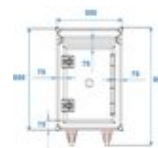

ROADINGER Special Combo Case U 14U

Flightcase with castors for a complete DJ setup

Art. No.: 3011000U

GTIN: 4026397417418

The article is no longer in our assortment.

Features:

- Professional solution for a complete DJ setup: this heavy-duty case accommodates your PA, a double CD player, a 19" mixer, effect units, and further 19" units
- Top part with upward tilted profile rails with 10 U for top-operated units e.g. mixers, control units of double CD players or lighting units
- Bottom part with 14 U mounting facility for e.g. CD mechanisms, amplifiers, effect units
- Removable cover
- Removable front and rear cover
- Rear service door with cutout for cable inlet
- High-quality workmanship with 9.5 mm plywood multilayered glued, black laminated
- Aluminum profile frames (30 mm) with rounded edges
- Three-leg, large steel ball corners
- Incl. wheel board (15 mm) with 4 castors, 2 of which have brakes
- 4 rugged, hinged case handles
- 2 spring locks
- Chromium-plated corners, handles and butterfly locks
- Delivery includes mounting screws
- Castors
- With profile rails suitable for 19" units
- With extra large installation depth
- 14 U
- For further information about this product, please refer to the Data Sheet under "Downloads"

Logistic

EAN / GTIN: 4026397417418

Weight: 41,40 kg

Length: 0.74 m

Width: 0.57 m

Height: 0.88 m

Bulky product