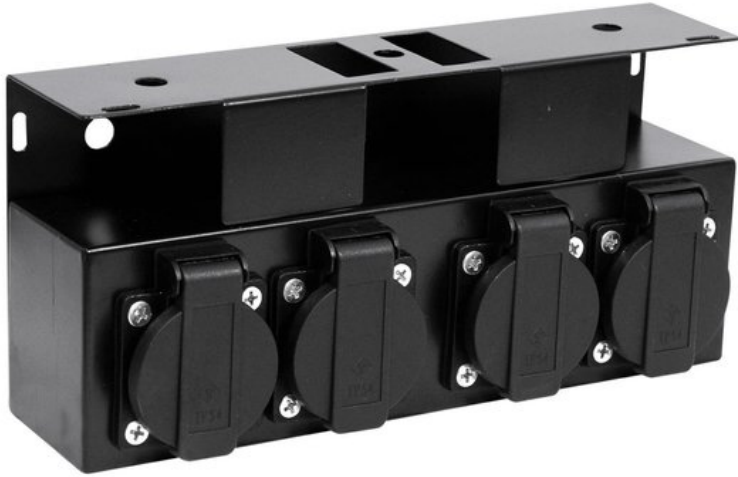

EUROLITE SB-4 Power Distributor

Practical 4-fold distributor without cables

Art. No.: 30240310

GTIN: 4026397601305

The article is no longer in our assortment.

Features:

- 4 flap-lid safety sockets
- Installation by authorized personnel only

Technical specifications:

Power supply:	230 V AC, 50 Hz AC
Power connection:	Mains input via screw terminal
Power output:	4 x Safety contact (F), hinged lid mounting version
Dimensions:	Width: 11,5 cm Depth: 8 cm Height: 24 cm
Weight:	680 g

Logistic

EAN / GTIN: 4026397601305
Weight: 0,77 kg
Length: 0.28 m
Width: 0.13 m
Height: 0.08 m