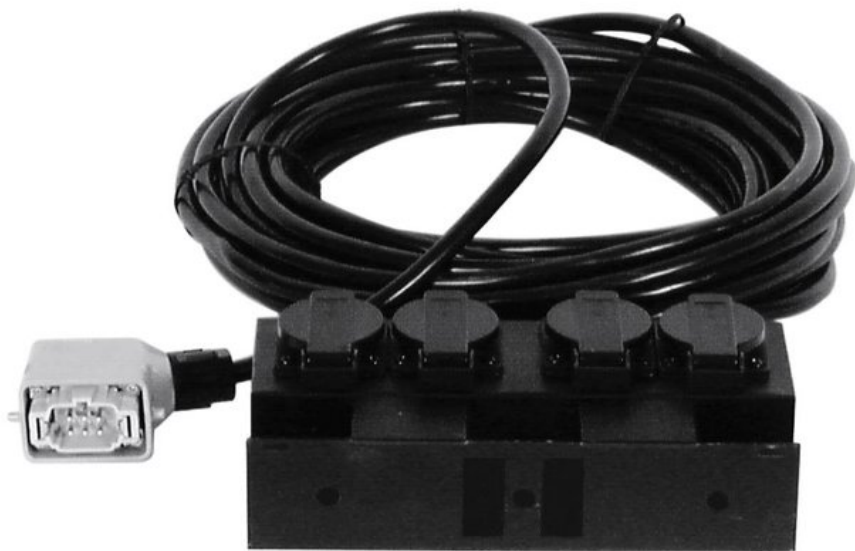

EUROLITE SB-46 Power distributor

Practical distributor

Art. No.: 30248100

GTIN: 4026397113853

The article is no longer in our assortment.

Features:

- 4 safety sockets
- 15 m power cord with 7 x 1.5 mm² with 6-pin plug

Logistic

EAN / GTIN: 4026397113853

Weight: 4,80 kg

Length: 0.39 m

Width: 0.10 m

Height: 0.38 m

Technical specifications:

Power supply:	230 V AC, 50 Hz
Dimensions:	Width: 24 cm Depth: 11,5 cm Height: 8 cm
Weight:	4,45 kg
Max. power output:	4600 W
Max. total current:	20 A
Max. output/channel:	1150 W
Max. current/channel:	5 A
Dimensions (L x W x H):	240 x 115 x 80 mm