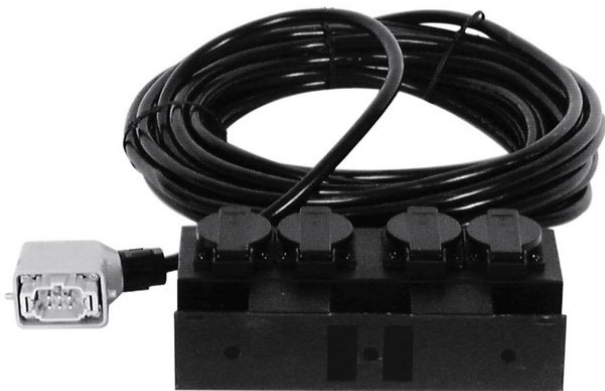

eurolite®

SB-46 Power distributor

Practical distributor

Art. No.: 30248100

GTIN: 4026397113853

The article is no longer in our assortment.

eurolite®

SB-46 Power distributor

Practical distributor

Art. No.: 30248100

GTIN: 4026397113853

Features:

- 4 safety sockets
- 15 m power cord with 7 x 1.5 mm² with 6-pin plug