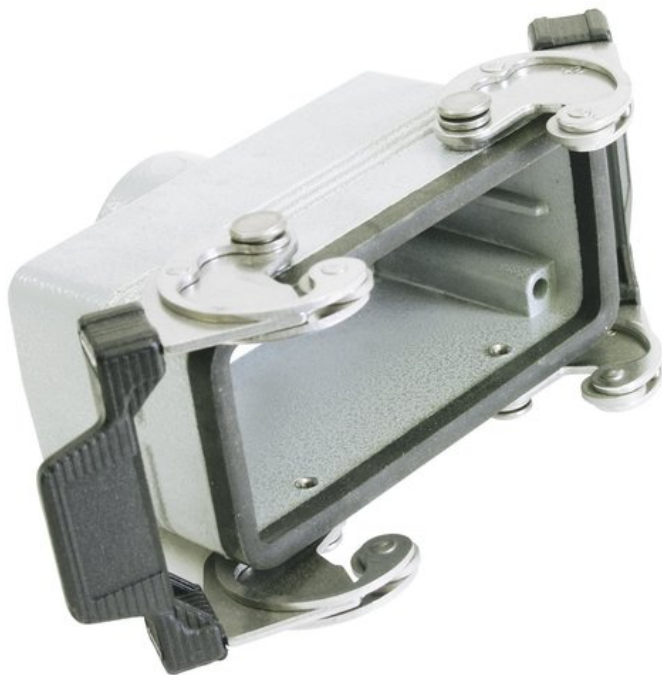

Creating Connectors

## ILME Coupling Casing for 16-pin, PG 21, straight

Art. No.: 30351000

GTIN: 8015747024471

**List price: 27.37 €**

incl. 19% VAT.

### Technical specifications:

Weight: 260 g