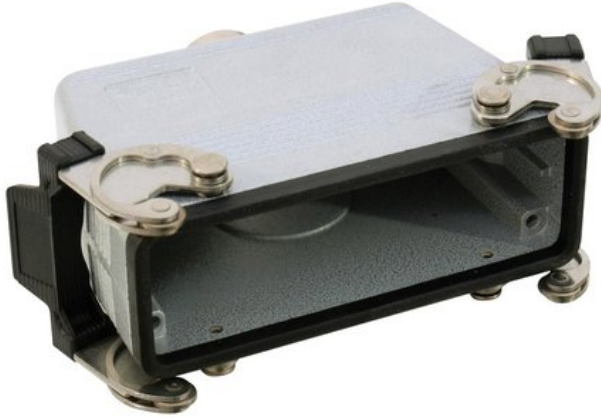

Creating Connectors

ILME Coupling casing KG24-108,PG21,str.high

Art. No.: 30351405

GTIN: 4026397496185

The article is no longer in our assortment.

Features:

Technical specifications:

Logistic

EAN / GTIN: 4026397496185

Weight: 0,40 kg

Length: 0.15 m

Width: 0.06 m

Height: 0.10 m