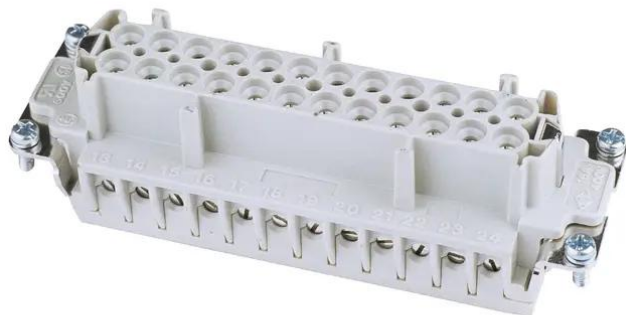

Creating Connectors

## Socket Insert 24-pin 16A,Screw Terminal

**Art. No.: 30351500**

GTIN: 8015747032582

Creating Connectors

## Socket Insert 24-pin 16A,Screw Terminal

**Art. No.: 30351500**

GTIN: 8015747032582