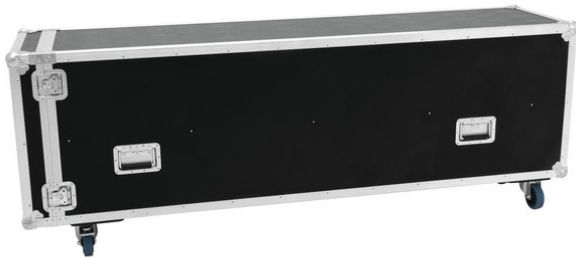

## Flightcase 4x Eurolite STW-370

PRO flightcase for 4 x Eurolite STW-370 stands

**Art. No.: 31000418**

GTIN: 4026397541779

**The article is no longer in our assortment.**

## Flightcase 4x Eurolite STW-370

PRO flightcase for 4 x Eurolite STW-370 stands

**Art. No.: 31000418**

GTIN: 4026397541779

### Features:

---

- Suitable for 4 Eurolite STW-370 stands
- High-quality workmanship with 10 mm plywood multilayered glued, black laminated
- Interior and cover (4 compartments) with black felt cover
- Aluminum profile frames with rounded edges
- Three-leg, large steel ball corners
- 4 castors, 2 of which with locking brakes
- 4 butterfly locks
- 8 hinged, zinc-plated case handles
- Castors
- Branded hardware
- For further information about this product, please refer to the Data Sheet under "Downloads"