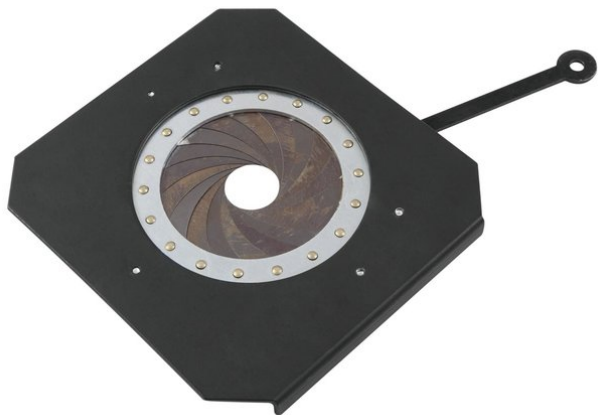

## Iris for LED Profile 100W WW

Art. No.: 40001995  
GTIN: 4026397492248

**The article is no longer in our assortment.**