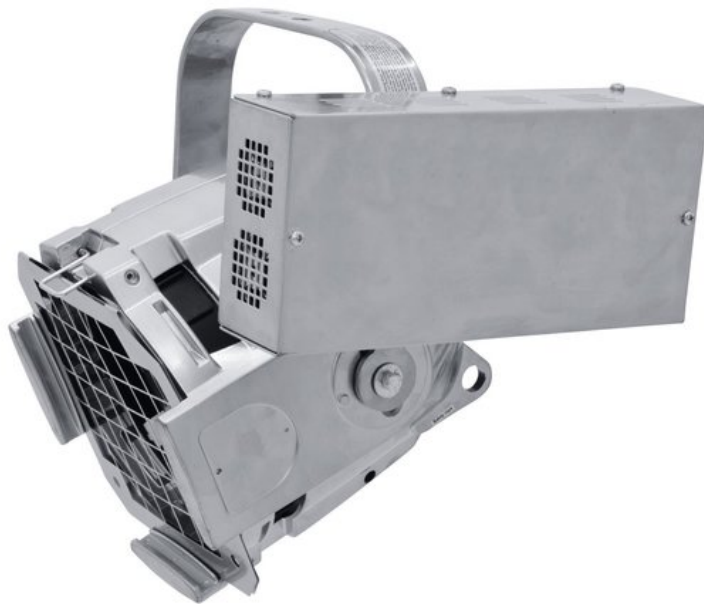

EUROLITE ML-575E Multi Lens Spot sil

PRO theater spotlight in ML-PAR design

Art. No.: 41600086

GTIN: 4026397438147

The article is no longer in our assortment.

Features:

- Spot with 4 exchangeable lenses (VNSP, NSP, MFL and WFL)
- High-quality die-cast housing for highest stability
- With external electronic ballast
- High-quality glass reflector
- With color-filter frame
- For extremely powerful MSR-575 gas discharge lamp
- Ideal for theatres or large stages
- Ready for connection via POWERCON power cable with safety plug (included in the delivery)
- Housing available in silver or black

Logistic

EAN / GTIN: 4026397438147

Weight: 7,60 kg

Length: 0.37 m

Width: 0.28 m

Height: 0.43 m

Technical specifications:

Power supply: 230 V AC, 50 Hz

Power consumption: 620 W

Beam angle (1/2 peak):
VNSP 15° x 34°
NSP 19° x 34°
MFL 21° x 34°
WFL 30° x 51°

Color: Silver

Dimensions:
Width: 32,5 cm
Depth: 27,5 cm
Height: 29,5 cm

Weight:	6,55 kg
Beam angle:	VNSP/NSP/MFL/WFL - approx. 15/19/21x34/30x51°
Dimensions:	275 x 325 x 295 mm
Legal specifications	
Special product:	Not designed for household room illumination
Intended use:	Show effect lighting