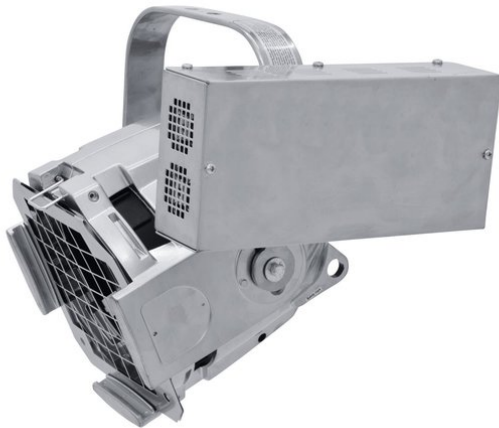

eurolite®

ML-575E Multi Lens Spot sil

PRO theater spotlight in ML-PAR design

Art. No.: 41600086

GTIN: 4026397438147

The article is no longer in our assortment.

All rights reserved. Subject to change without notice. Errors and omissions excepted.
Illustration only. Actual item may differ from photo.

eurolite®

ML-575E Multi Lens Spot sil

PRO theater spotlight in ML-PAR design

Art. No.: 41600086

GTIN: 4026397438147

Features:

- Spot with 4 exchangeable lenses (VNSP, NSP, MFL and WFL)
- High-quality die-cast housing for highest stability
- With external electronic ballast
- High-quality glass reflector
- With color-filter frame
- For extremely powerful MSR-575 gas discharge lamp
- Ideal for theatres or large stages
- Ready for connection via POWERCON power cable with safety plug (included in the delivery)
- Housing available in silver or black