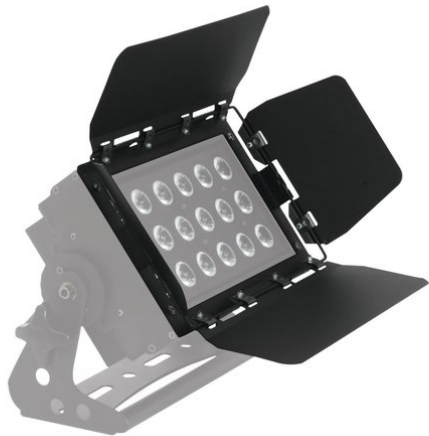

eurolite®

**Barndoors for LED CLS-18x8W 4in1
RGBW bk**

Art. No.: 41602588
GTIN: 4026397550115

The article is no longer in our assortment.

All rights reserved. Subject to change without notice. Errors and omissions excepted.
Illustration only. Actual item may differ from photo.

eurolite®

**Barndoors for LED CLS-18x8W 4in1
RGBW bk**

Art. No.: 41602588
GTIN: 4026397550115

Features:

All rights reserved. Subject to change without notice. Errors and omissions excepted.
Illustration only. Actual item may differ from photo.