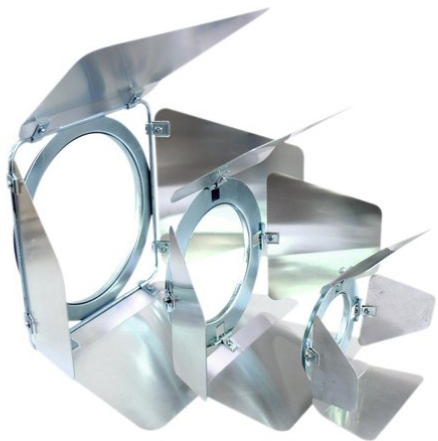

eurolite®

Barndoors PAR-38 Spot sil

Recommended accessory

Art. No.: 41929310

GTIN: 4026397437942

List price: 23.68 €
incl. 19% VAT.

All rights reserved. Subject to change without notice. Errors and omissions excepted.
Illustration only. Actual item may differ from photo.

eurolite®

Barndoors PAR-38 Spot sil

Recommended accessory

Art. No.: 41929310

GTIN: 4026397437942

Features:

- For adjusting the desired light beam

All rights reserved. Subject to change without notice. Errors and omissions excepted.
Illustration only. Actual item may differ from photo.