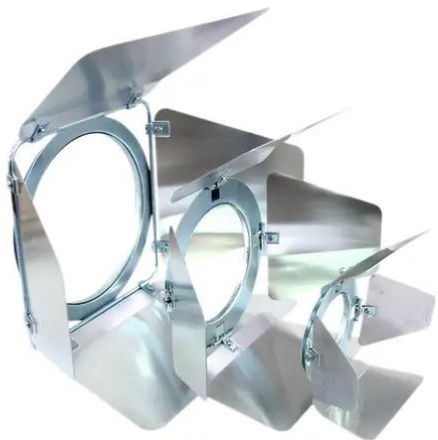

## Barndoors PAR-20 Spot silver

Recommended accessory

**Art. No.: 42103610**

GTIN: 4026397419665

### Features:

---

- For adjusting the desired light beam